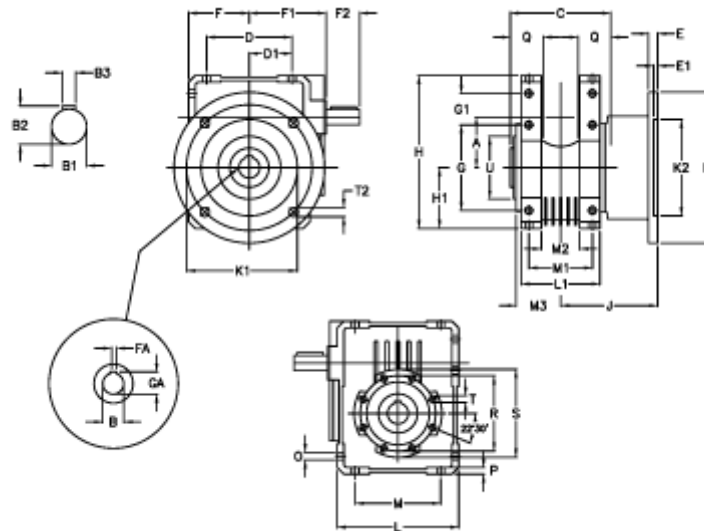

Article number: 3922086080400

Description: Worm gear with solid input shaft  
W 86UF1-80-HS unassembled

## Measures

A = 86.90	Description = W86UF-xx-P71 B5	G1 = 45.5	L = 200	Q = 45
B = 35	E = 15	GA = 38.3	L1 = 125	R = 130
B1 = 25	E1 = 6	H = 245.5	M = 144	S = 150
B2 = 28.0	F = 100.0	H1 = 100.0	M1 = 101	T = M10x18
B3 = 8	F1 = 142.5	J = 151.0	M2 = 57	T2 = 12.5
C = 140	F2 = 50	K = 210	M3 = 64.5	U = 110
D = 144.0	FA = 10	K1 = 176	O = 11.5	
D1 = 72.0	G = 144	K2 = 152	P = 11	